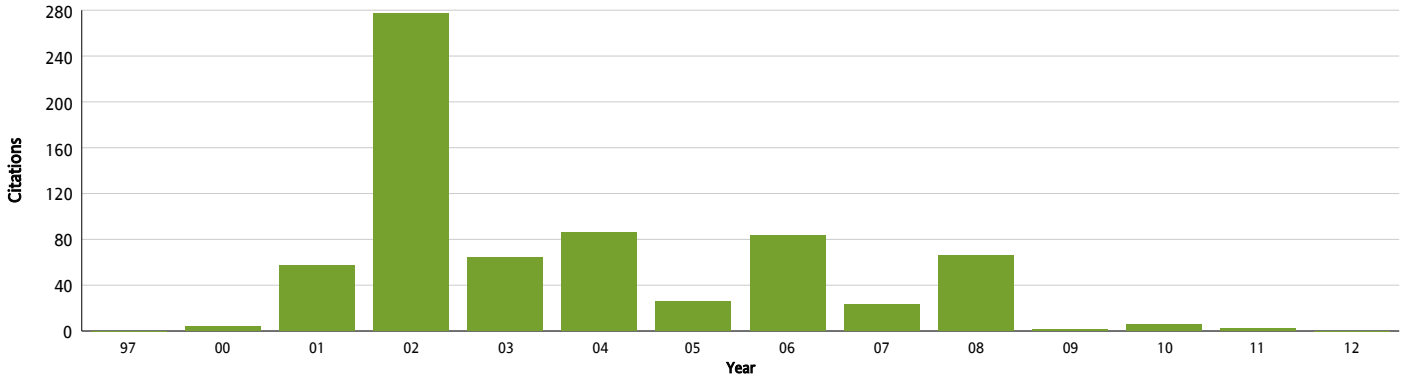

## 1 YEAR CITED BY ALL SUBSEQUENT YEARS

Viewing Dataset: National Citation Report: Ireland

**Report Limited To**

<b>Dataset:</b>	National Citation Report: Ireland
<b>Report Name:</b>	1 Year Cited by All Subsequent Years
<b>Time Period:</b>	1979-2013
<b>Authors (All Institutions):</b>	BARRON, V
<b>Additional Information:</b>	Cite this report as InCites™, Thomson Reuters (2013). Report Created: 20 Feb 2013 Data Processed 1 Nov 2012 17:34:23 Data Source: Web of Science © This data is reproduced under a license from Thomson Reuters. You may not copy or redistribute this data in whole or in part without the written consent of the Science business of Thomson Reuters. Subject area baseline data processed Jan. 1, 1981->Dec. 31, 2011