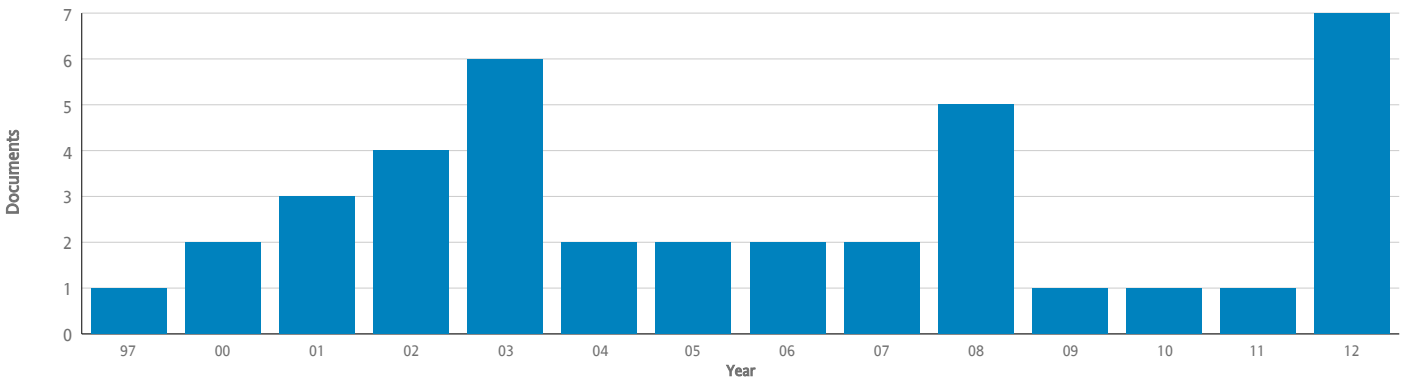

## 1 YEAR CITED BY ALL SUBSEQUENT YEARS

Viewing Dataset: National Citation Report: Ireland

**Report Limited To**

<b>Dataset:</b>	National Citation Report: Ireland
<b>Report Name:</b>	1 Year Cited by All Subsequent Years
<b>Time Period:</b>	1979-2013
<b>Authors (All Institutions):</b>	BARRON, V
<b>Additional Information:</b>	Cite this report as InCites™, Thomson Reuters (2013). Report Created: 20 Feb 2013 Data Processed 1 Nov 2012 17:34:23 Data Source: Web of Science © This data is reproduced under a license from Thomson Reuters. You may not copy or redistribute this data in whole or in part without the written consent of the Science business of Thomson Reuters. Subject area baseline data processed Jan. 1, 1981->Dec. 31, 2011