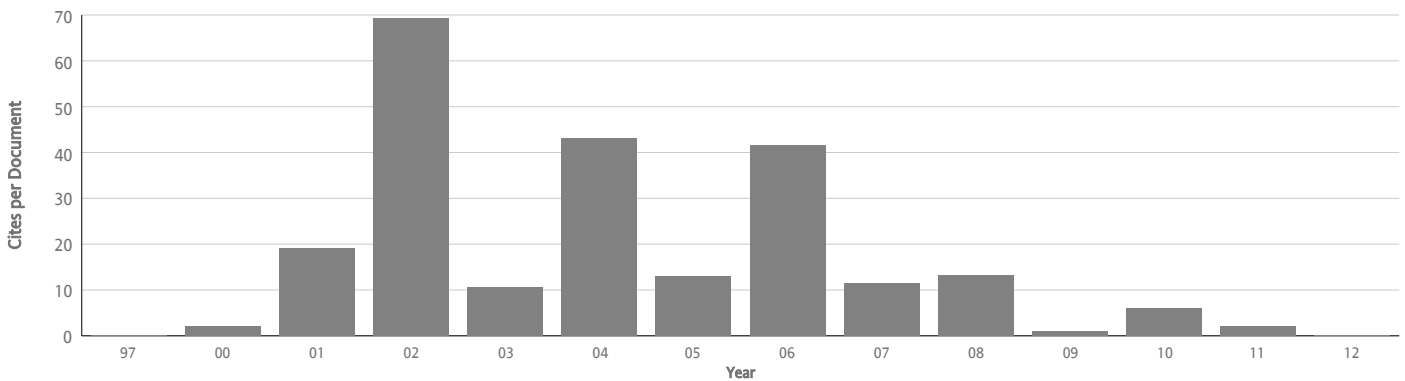

## 1 YEAR CITED BY ALL SUBSEQUENT YEARS

Viewing Dataset: National Citation Report: Ireland

**Report Limited To**

<b>Dataset:</b>	National Citation Report: Ireland
<b>Report Name:</b>	1 Year Cited by All Subsequent Years
<b>Time Period:</b>	1979-2013
<b>Authors (All Institutions):</b>	BARRON, V
<b>Additional Information:</b>	Cite this report as InCites™, Thomson Reuters (2013). Report Created: 20 Feb 2013 Data Processed 1 Nov 2012 17:34:23 Data Source: Web of Science © This data is reproduced under a license from Thomson Reuters. You may not copy or redistribute this data in whole or in part without the written consent of the Science business of Thomson Reuters. Subject area baseline data processed Jan. 1, 1981->Dec. 31, 2011